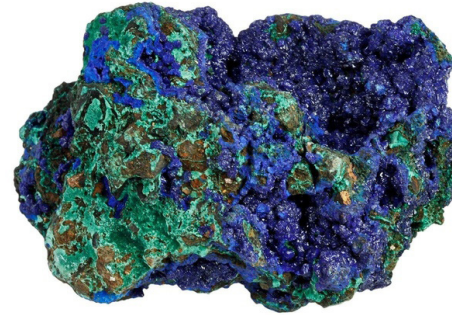

Azurite\Azurite

THE WIZARD
EXPANSION
EMPOWERMENT
WISDOM

Though Azurite gets its name from the word azure, meaning blue, the energy it blesses you with will have you feeling anything but blue. Azurite is often referred to as the “Stone of the Heavens,” as it aids in the pursuit of the heavenly self. It is believed to awaken psychic abilities, helping you to recognize intuition and spiritual guidance. It calms and relieves mental stress, helping you to clear your mind and dissolve any blocked energy.

L'ASSISTANT
DÉVELOPPEMENT
RESPONSABILISATION
SAGESSE

Bien que l'azurite tire son nom du mot azur, qui signifie bleu, l'énergie avec laquelle elle vous bénit vous fera ressentir autre chose que du bleu. L'azurite est souvent qualifiée de « pierre des cieux », car elle contribue à la poursuite du soi céleste. La croyance est qu'elle éveille les capacités psychiques, vous aidant à reconnaître l'intuition et les conseils spirituels. Elle calme et soulage le stress mental, vous aidant à vider votre esprit et à dissoudre toute énergie bloquée.

Raw