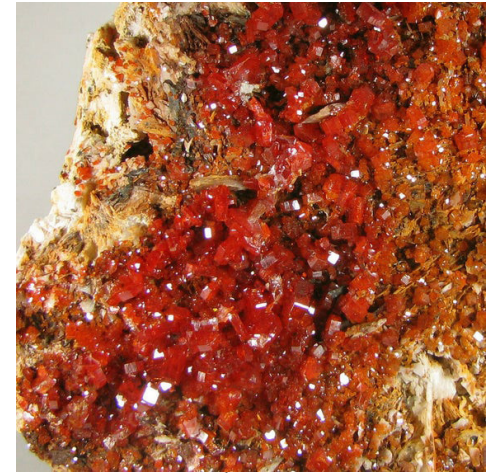

Bronzite\Bronzite

THE EARTH SHIELD
GROUNDING
PROTECTION
STABILIZING

Hit the ground running with the grounding and energizing properties of Bronzite. This protective stone will postmark negative energy “Return to Sender,” so that bad vibes don’t make their way to you. Bronzite stimulates the chakric field so every chakra is functioning at its highest potential. If your energy is depleted and negativity is everywhere, let bronzite give you the energy to fight through and be your bronze shield against whatever comes your way.

LE BOUCLIER TERRESTRE
MISE À LA TERRE
PROTECTION
STABILISATION

Prenez une longueur d’avance avec les propriétés ancrantes et énergisantes de la bronzite. Cette pierre protectrice renverra tout énergie négative à son expéditeur, afin que les mauvaises vibrations ne vous atteignent pas. La bronzite stimule le champ chakrique afin que chaque chakra fonctionne à son plus haut potentiel. Si votre énergie est épuisée et que la négativité est omniprésente, laissez la bronzite vous donner l’énergie nécessaire pour combattre et laissez-la agir à titre de bouclier de bronze contre tout ce qui tente de vous atteindre.

Raw

Cluster